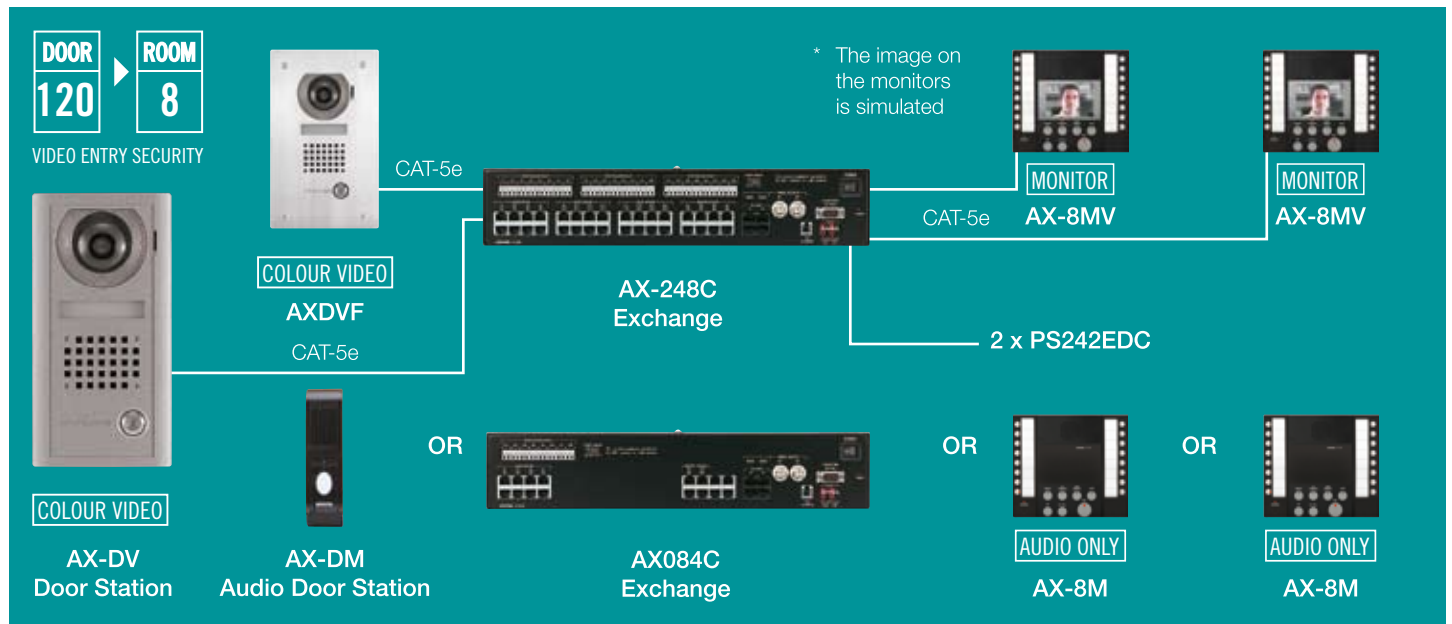

## AX Series

120 entry and 8 stations

**Handsfree Colour Audio  
Video Entry Security system**

## Features

- 120 video door station and up to 8 video room stations\*
- Vandal resistant video door stations
- Video door stations with insert to mount HID Prox reader are available
- Handsfree communications
- All Call and selective call to all master stations
- 2 video and audio communication channels
- Audio and video master stations available
- Simple wiring with Cat5e cable home run
- n/o or n/c door release output for each door station
- Compatible with all IE Series door stations
- RS232 Port for programming and call logging (software included)
- 2 NTSC Video outputs with open collector trigger
- RJ-45 Connection on exchange, masters & video door stations
- Scan monitoring feature
- Flush mount stainless steel kit for master stations available

## Specification

<b>Power Source</b>	24 volts DC 2 power supplies required for video PS242EDC or PS2420
<b>Video Monitor</b>	3 1/2" TFT Colour LCD
<b>Night viewing</b>	White light projected up to 30cm from camera. Background scene beyond 30cm cannot be seen.
<b>Door Release</b>	N/O or N/C programmable per door station 24 volts AC/DC 500mA
<b>Wiring</b>	Cat5e cable from exchange to each master and door station
<b>Distance</b>	Door to exchange 300m Master to exchange 300m