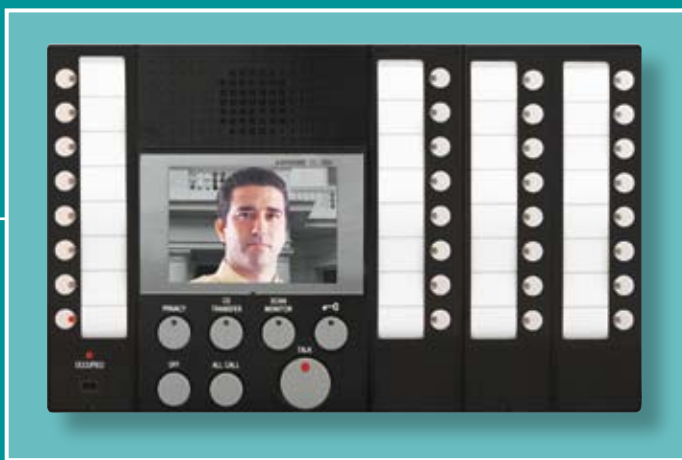

## AX Series

120 entry and 8 stations

**Handsfree Colour Audio  
Video Entry Security system**

## Video Handsfree Colour

## Features

- 120 video door station and up to 8 video room stations\*
- Vandal resistant video door stations
- Video door stations with insert to mount HID Prox reader are available
- Handsfree communications
- All Call and selective call to all master stations
- 2 video and audio communication channels
- Audio and video master stations available
- Simple wiring with Cat5e cable home run
- n/o or n/c door release output for each door station
- Compatible with all IE Series door stations
- RS232 Port for programming and call logging (software included)
- 2 NTSC Video outputs with open collector trigger
- RJ-45 Connection on exchange, masters & video door stations
- Scan monitoring feature
- Flush mount stainless steel kit for master stations available