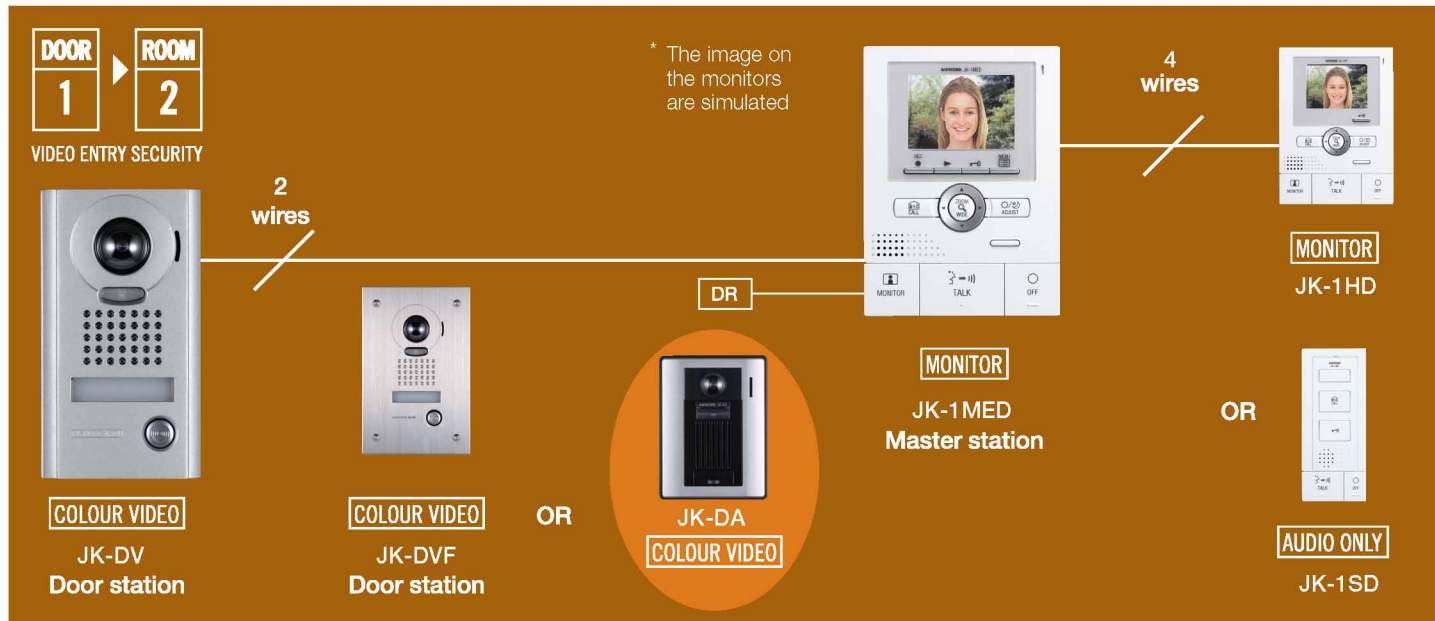

JK Series

Video Sentry with Digital Pan/Tilt and Zoom
1 entry and 2 stations with picture memory

**Compact Handsfree Colour
Audio Video Entry Security Intercom**

JK Series Video Intercom

Video Handsfree Colour

Features

- 1 video door station and up to two internal stations
- 170° Wide Angle view
- Digital zoom with pan and tilt function
- Clear crisp colour image with 90mm TFT colour LCD
- Handsfree communications to door station
- Picture memory
- Choice of 3 different door stations including vandal resistant flush and surface mount models
- All call internal communication
- Day / Night adjust
- White LED illumination for low light viewing
- Entrance Monitoring
- External sensor input
- Optional switch (requires additional wiring)

Cables

1.00mm poly jacketed PE (polyethylene) (KBWIRE) insulation cable should be used. If PVC cable is used, maximum distance from door to farthest monitor is 30m. PVC cable must not be used underground.

Approved wire production numbers: KB wire -100, 250

Wiring

Wiring must be daisy chained between stations not homerun.

Specification

Power Source	18 volts DC 18VDC1300 Two Monitors
Video Monitor	3 1/2" TFT Colour LCD
Call-in	Chime, image and Audio
Night viewing	White light projected up to 30cm, from camera. Background scene beyond 30cm, cannot be seen.
Door Release	24V AC/DC 500mA contact rating
Wiring	2 parallel wires to door 4 wires in loop between rooms
Distance	1.00mm dia PE
Door to master	100m
Master to farthest sub	100m
Master station to Power supply	10m