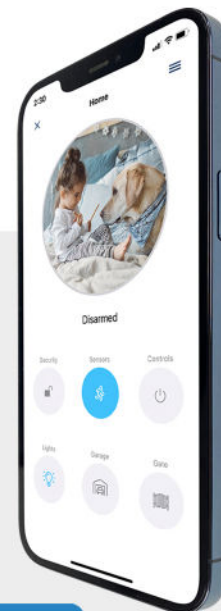

- Contact ID Monitoring
- Push notification alerts
- Apple or Android Compatible
- Proudly NZ Designed & Manufactured
- Select from more than 80 notification options
- Compatible with Crow Runner Control Panels
- Includes serial loom for remote programming
- Bank level encryption
- Intuitive security & control

Please note: the app for this device has paid subscription services

Alerts

Controls

Sensors

Sites

Intuitive security & control

Home

Arm, stay arm or disarm your alarm system from almost anywhere. EliteCloud provides a secure, bank level encrypted connection from almost any smart device to your home or business

5 Year **Warranty**

Sensors

Information from each sensor is sent to the cloud & displayed in real time on the EliteCloud app. Windows & doors show as open/closed, along with any movement of occupants or intruders

Control

Doors, gates, lights & more can be connected to the cloud and controlled from your smartphone. Allow staff, friends, family, couriers or customers access to your home, business or rented space from almost anywhere