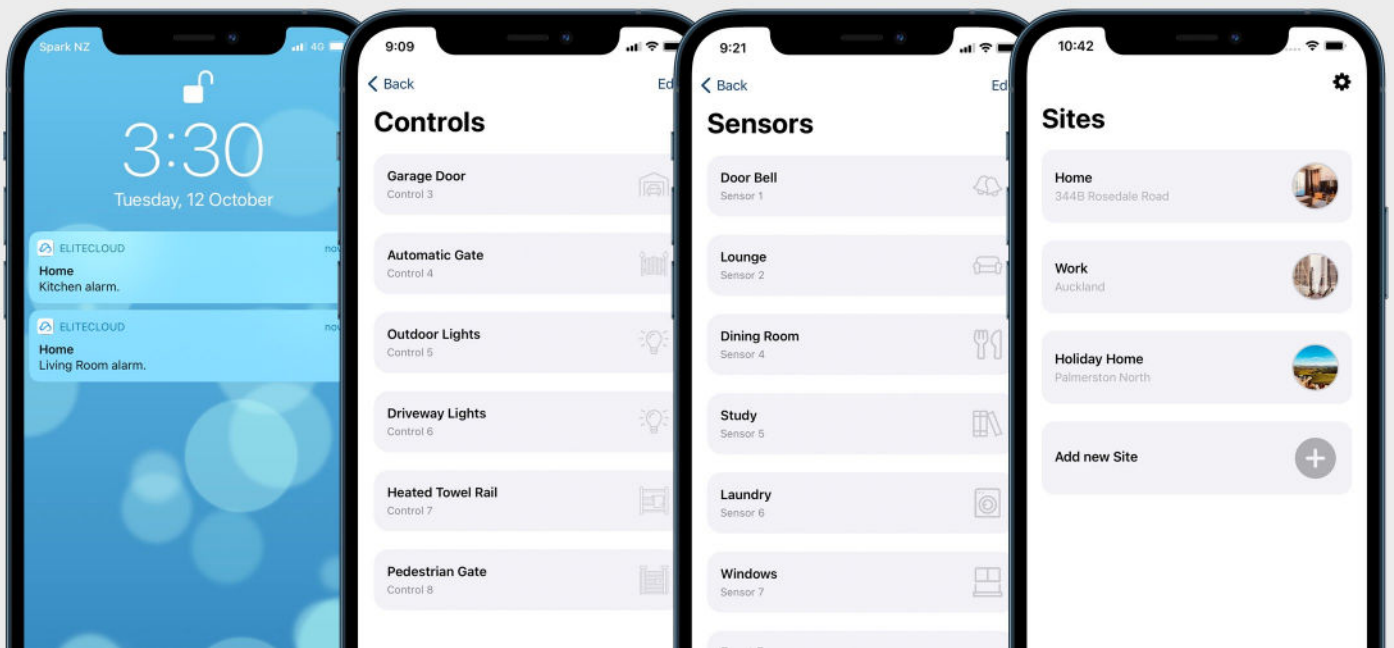

- Contact ID Monitoring
- Push notification alerts
- Apple or Android Compatible
- Proudly NZ Designed & Manufactured
- Select from more than 80 notification options
- Compatible with Crow Runner Control Panels
- Includes serial loom for remote programming
- Bank level encryption
- Intuitive security & control

Please note: the app for this device has paid subscription services

Alerts

Controls

Sensors

Sites

Intuitive security & control

Home

Arm, stay arm or disarm your alarm system from almost anywhere. EliteCloud provides a secure, bank level encrypted connection from almost any smart device to your home or business

5 Year **Warranty**

Sensors

Information from each sensor is sent to the cloud & displayed in real time on the EliteCloud app. Windows & doors show as open/closed, along with any movement of occupants or intruders

Control

Doors, gates, lights & more can be connected to the cloud and controlled from your smartphone. Allow staff, friends, family, couriers or customers access to your home, business or rented space from almost anywhere