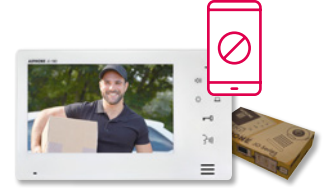

Components