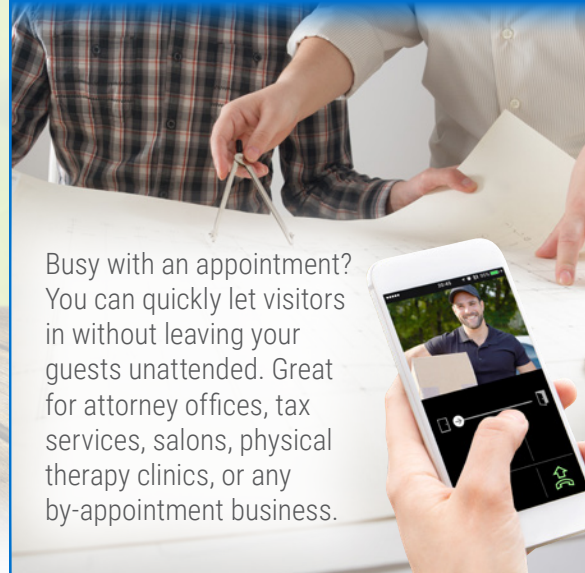

By-Appointment Businesses