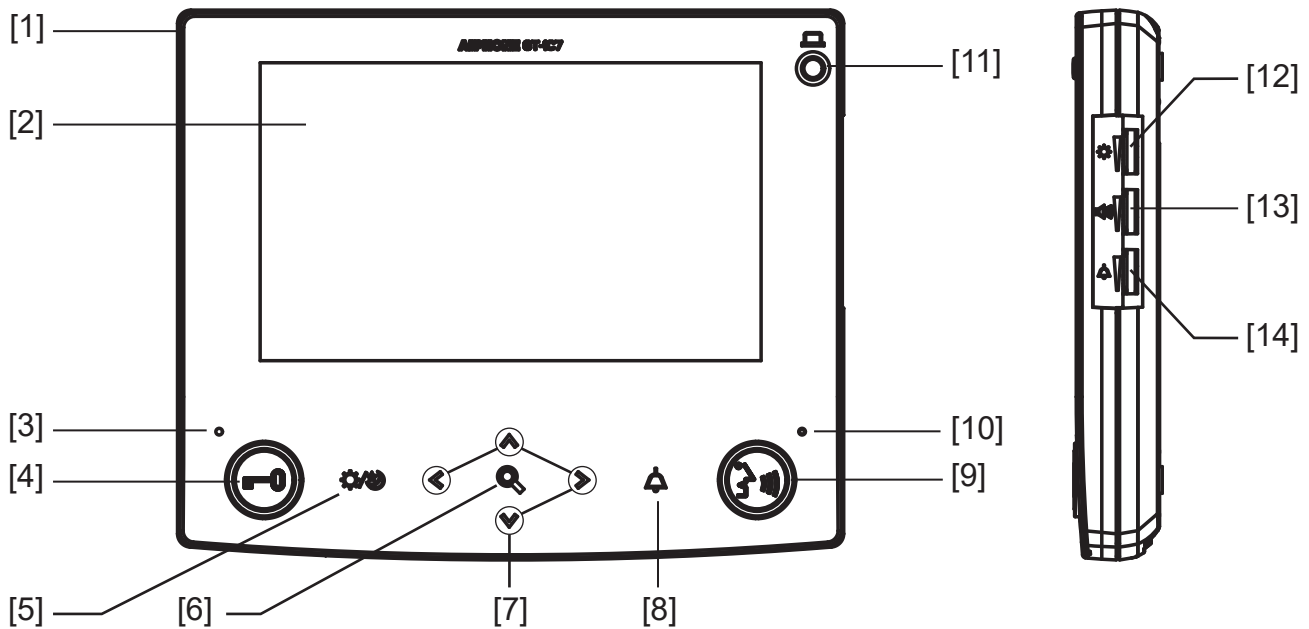

GT-1C7

7" Video Tenant Station

FEATURE CALL-OUT

FEATURE CALL-OUT DEFINITIONS

- [1] Speaker (on back of unit)
- [2] Color LCD video screen
- [3] Status indicator (orange)
- [4] Door release button and indicator (green)
- [5] Adjust button
- [6] Zoom/Wide button
- [7] PanTilt buttons
- [8] Concierge/security guard call/light button
- [9] Talk/Off button & indicator (orange)
- [10] Microphone
- [11] Option button
- [12] Screen brightness control (0-10)
- [13] Receive volume control (0-10)
- [14] Call tone volume control (0-10)

SPECIFICATIONS

- **Power Source:** 24V DC, supplied from GT-BC
- **Communication:** Hands-free or Push-to-talk
- **Screen:** 7" TFT LCD
- **Mounting:** Surface wall mount
- **Temperature:** 32~104°F (0~40°C)
- **Dimensions:** 6-1/2" H x 7-7/8" W x 1" D
- **Weight:** Approx. 1.25 lbs (570g)