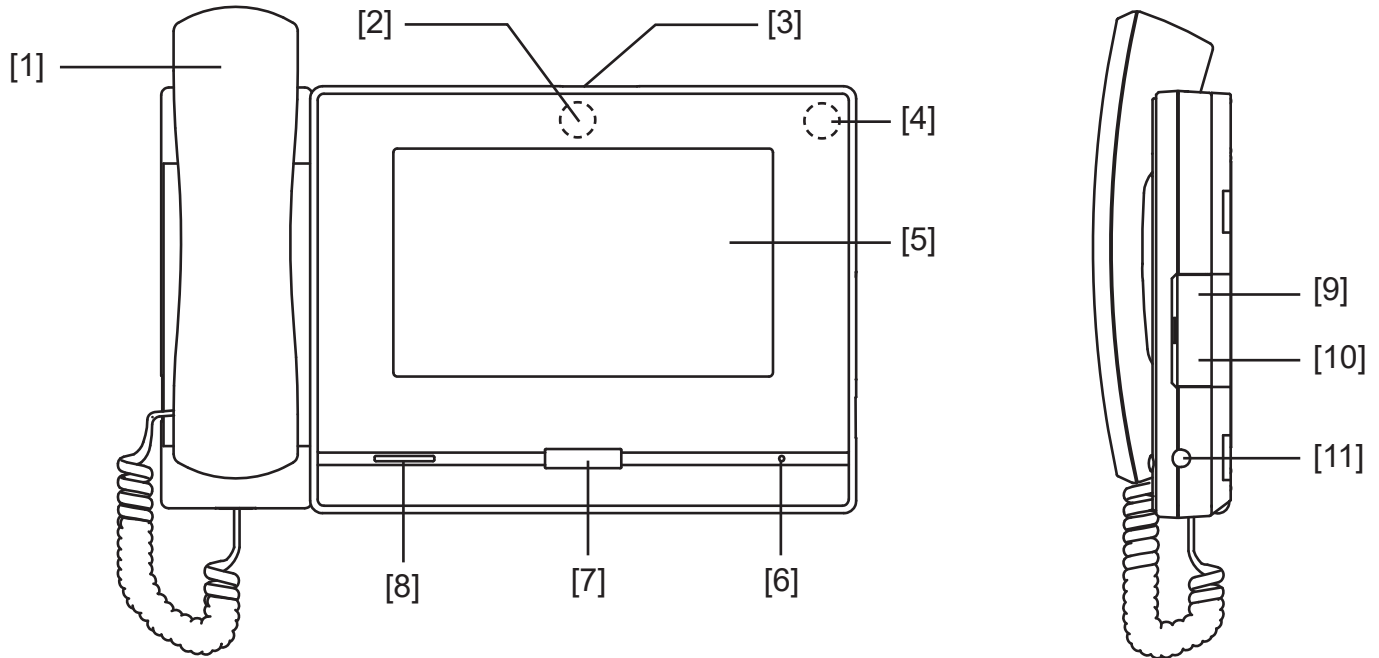

DESCRIPTION

The IXG-MK is an IP video guard station with a 7" LCD touchscreen for the IXG Series multi-tenant system. A guard unit can have up to 8 IXG-MK stations. The IXG-MK station can answer calls from an entrance station, tenant station, or individual door station. Once the call is answered, communication can be hands-free (VOX) or full-duplex (handset). Touching the key button will activate the door release associated with the connected entrance station or door station. The IXG-MK can have up to 9,999 units in its address book and it will maintain a history of calls that it has received. A microSD™ card can be added to record calls that are placed to the IXG-MK IP video guard station.

FEATURES

- 7" touchscreen
- Video camera with privacy shutter
- 9,999 unit address book
- View ONVIF® Profile S cameras
- Multi-angled desk stand included (30°, 45°, 60°)
- Slot for microSD™ card
- 802.3af PoE compliant
- Two contact outputs, four trigger inputs
- 8Ω 0.5W speaker output
- 600Ω audio input

IXG-MK

IP Video Guard Station

FEATURE CALL-OUT

FEATURE CALL-OUT DEFINITIONS

- [1] Handset
- [2] Camera
- [3] Privacy mask cover (on top)
- [4] Status indicator light (orange/blue)
- [5] 7" touchscreen (LCD)
- [6] Microphone
- [7] Home button
- [8] Speaker
- [9] Reset button (under door)
- [10] Slot for microSD™ card (under door)
- [11] 3.5mm stereo mini jack

SPECIFICATIONS

- Power Source:** PoE (IEEE 802.3af class 0)
- Consumption:** 3.2W standby, 7.4W max
- Screen:** 7" LCD TFT touchscreen
- Monitor resolution:** 800 x 400
- Communication:** VOX or full-duplex
- Audio Codec:** G.711(μ-law, A-law)
- Video Codec:** H.264, MJPEG
- Protocol:** IPv4/v6, TCP, UDP, SIP, HTTP, HTTPS, RTSP, RTP/RTCP, IGMP, MLD, SMTP, SFTP, DHCP, NTP, DNS, TLS
- Encryption:** TLS 1.0, 1.1, 1.2
- Operating Temp:** 32° ~ 104°F (0° ~ 40°C)
- Dimensions:** 8-1/16" H x 11" W x 2-3/18" D